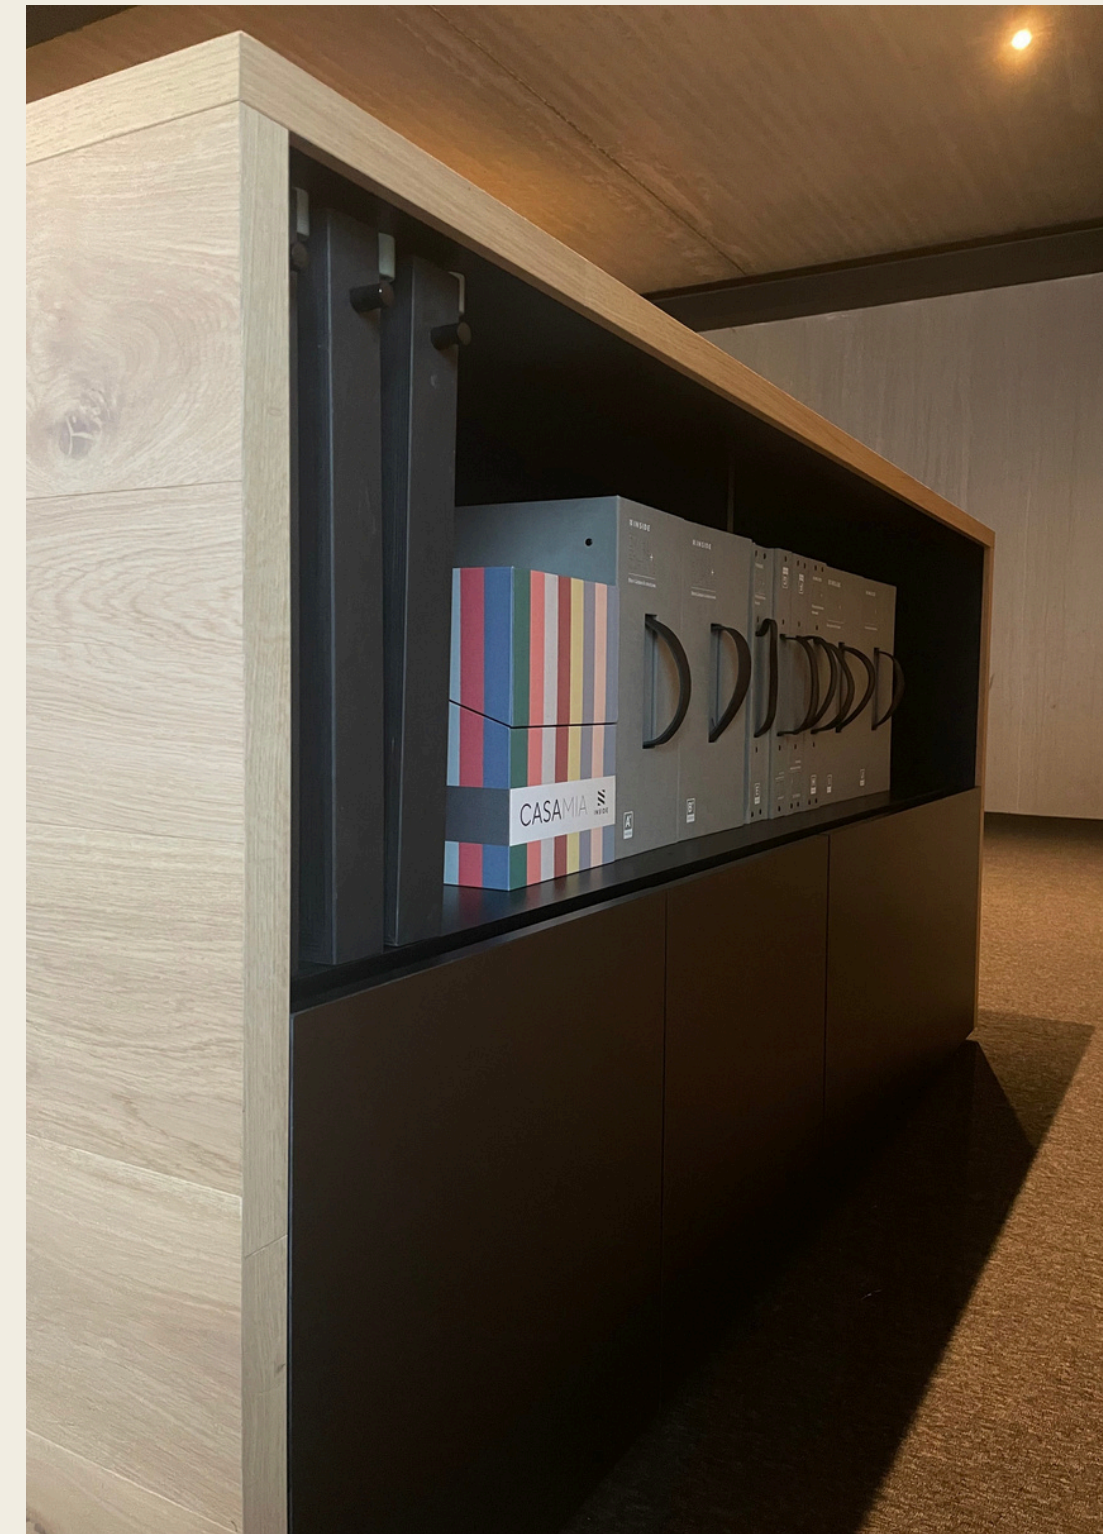

PREMIUM WOODEN COUNTER DISPLAY INSIDE/NIICHE