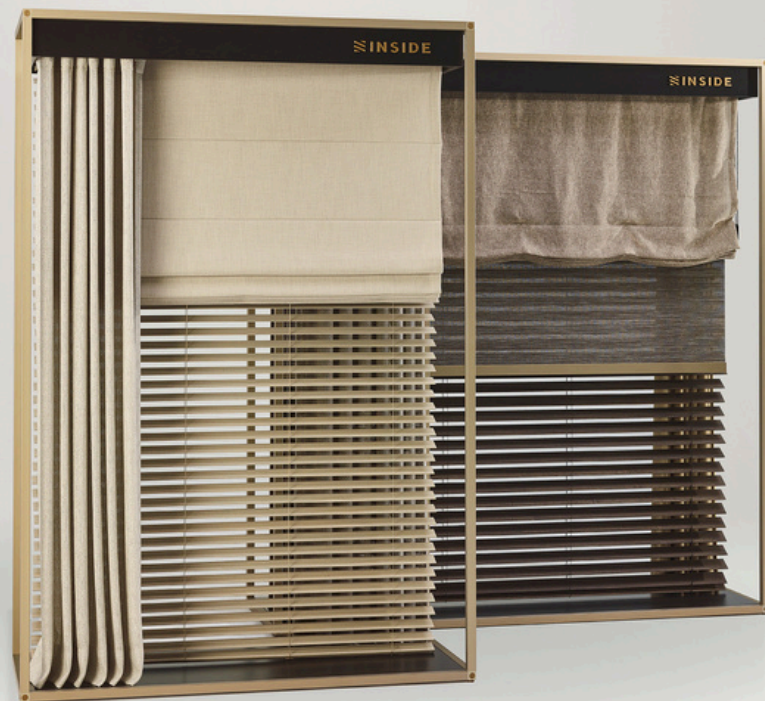

INSIDE PRODUCT DISPLAYS

Display Noble Inside 150 cm Bruna: 347-1859 (€ 2.350 / $2.524)

Display Royal Inside 200 cm Bruna: 347-1863 (€ 2.650 / $2.846)

Display Noble Inside 150 cm Griza: 347-1860 (€ 2.350 / $2.524)

Display Royal Inside 200 cm Griza: 347-1864 (€ 2.650 / $2.846)

Display Noble Inside 150 cm Porcelain: 347-1861 (€ 2.350 / $2.524)

Display Royal Inside 200 cm Porcelain: 347-1865 (€ 2.650 / $2.846)

Display Noble Inside 150 cm Terra: 347-1862 (€ 2.350 / $2.524)

Display Royal Inside 200 cm Terra: 347-1870 (€ 2.650 / $2.846)

Extra motors possible upon request: €75/motor - $81/motor

Payment in installments is possible

Display 150 cm: initial payment €890 ($956), followed by €78($84)/month x 24 months

Display 200 cm: initial payment €990 ($1.063), followed by €85($91)/month x 24 months

*The price in dollars will always be calculated based on the current exchange rate.