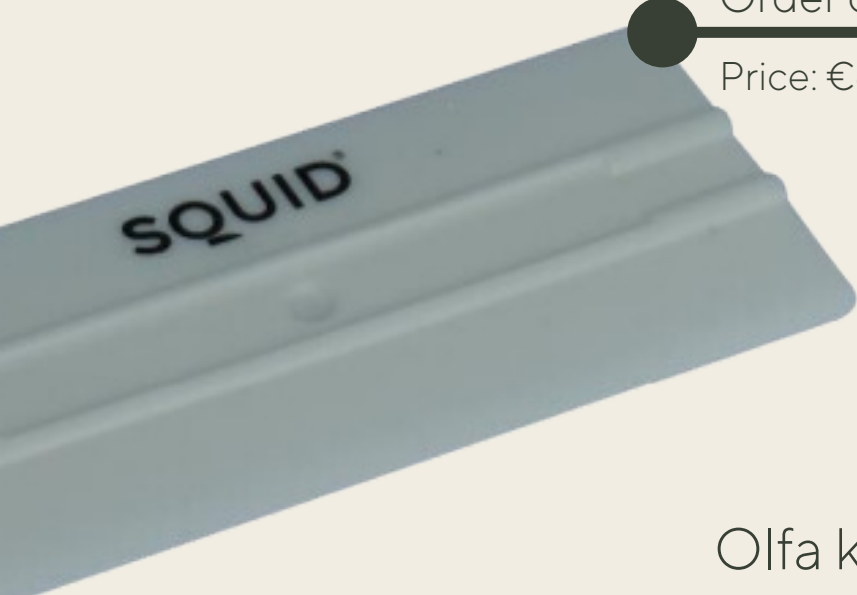

# WALL COVERING TOOLS

Profile pliers  
Order code: 418-0050

Price: €49 / \$53

Spatula  
Order code: 780-0040

Price: €29 / \$31

Demonstration set  
Order code: 1123-0005

Price: €65 / \$70

Demonstration set: available upon order

Contents: profile pliers, spatula, 3 types of frame colors, fabric sample + acoustic layer

*\*The price in dollars will always be calculated based on the current exchange rate.*

# SQUID TOOLS

Squeegee

Order code: 342-0339

Price: €6 / \$6,50

Olfa knife

Order code: 342-0340

Price: €7,80 / \$8,50

10 extra knives