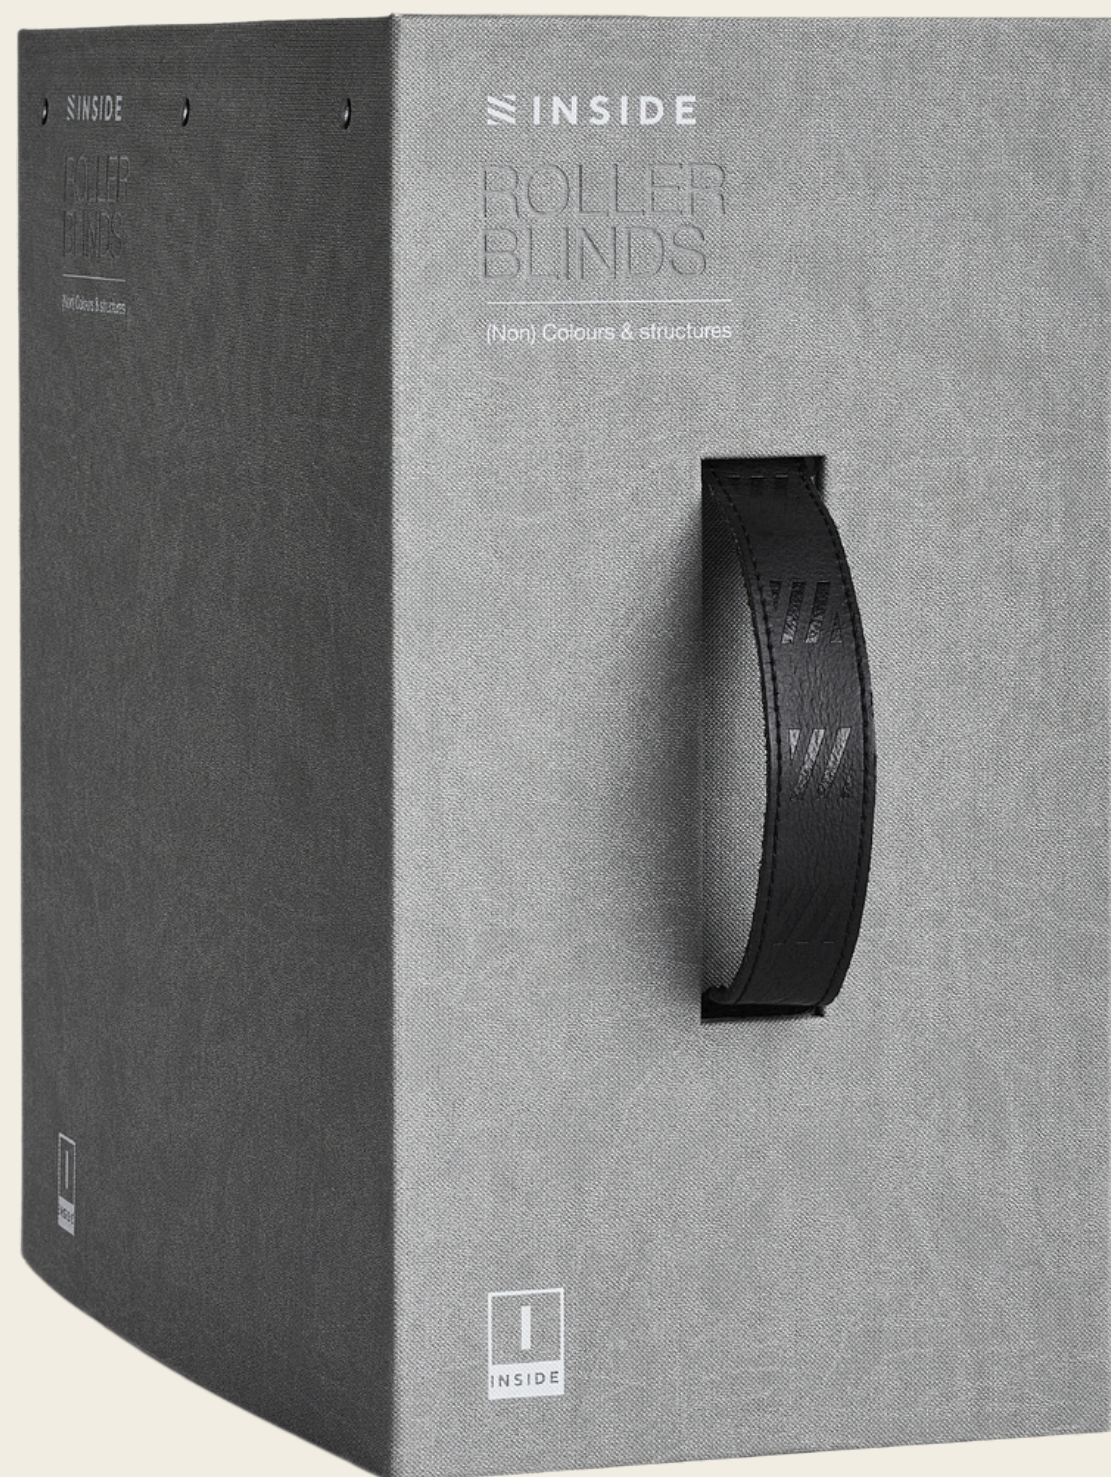

COLLECTION I

This box contains our latest roller shade collection: over 200 fabrics full of character.

This box does not include all color options; please refer to the fabric hanger for each color option.

Order code: 975-0213

Price: €290 / $311

*The price in dollars will always be calculated based on the current exchange rate.